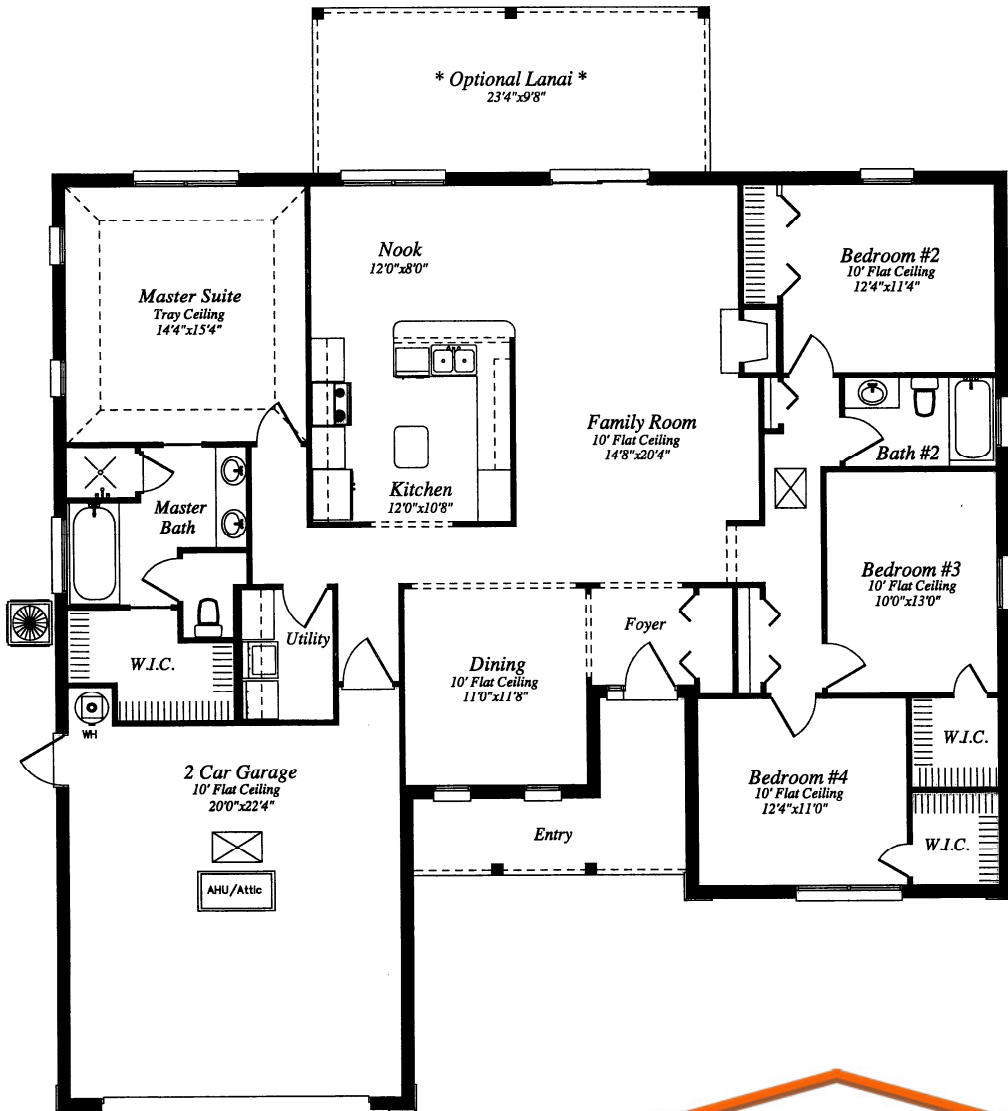

Woodbury

JMitzarry

Square Footage

Main Living: 2118

Garage: 504

Lanai: 240 * Entry: 110

Overall Total: 2972

2631 SE 58th Avenue - Ocala, FL 34480