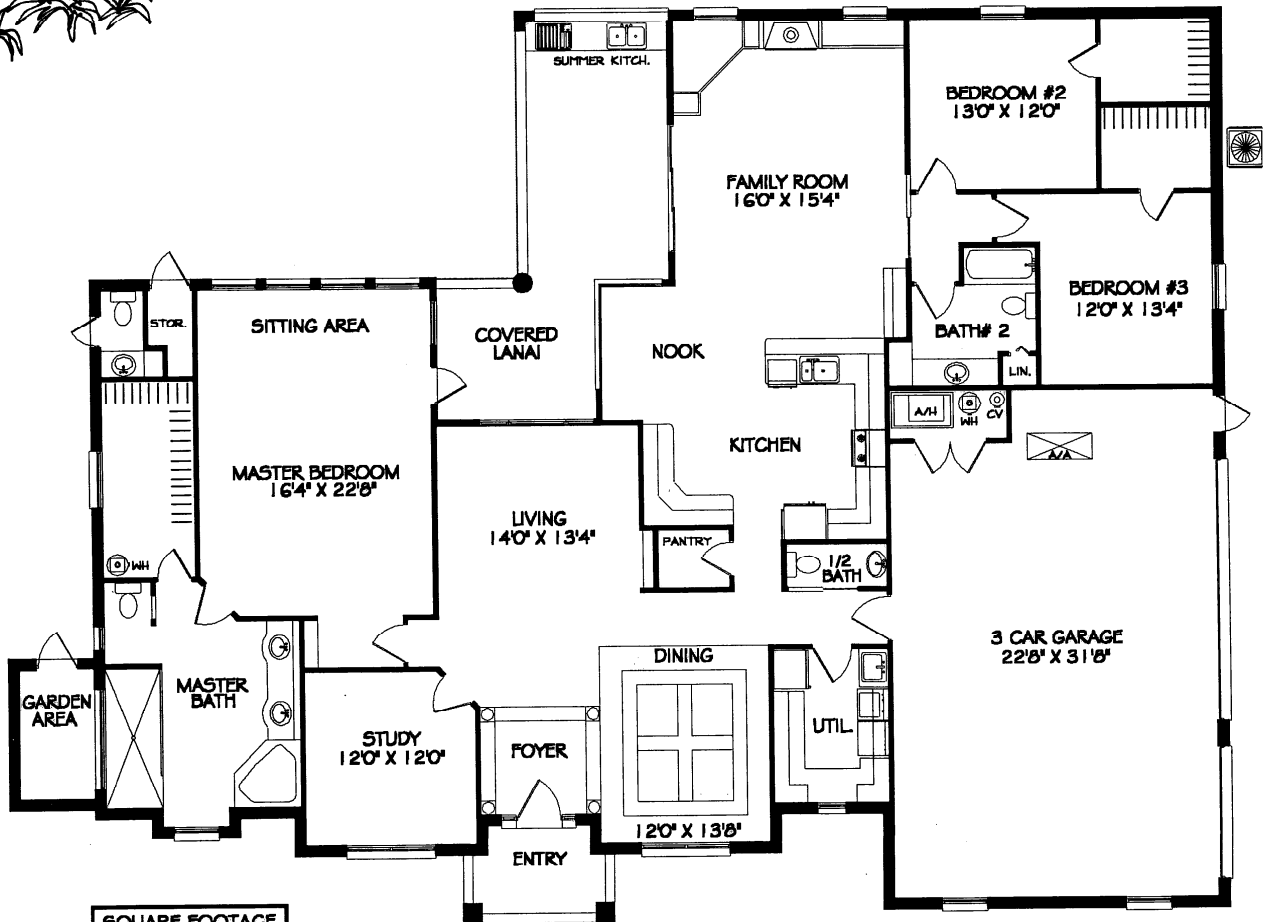

Waterford

SQUARE FOOTAGE	
LIVING	2965
GARAGE	854
LANAI	317
F.PORCH	66
GARDEN AREA	62
BONUS ROOM + STORAGE	452
TOTAL	4716

2631 SE 58th Avenue - Ocala, FL 34480
Phone: 352-694-5000