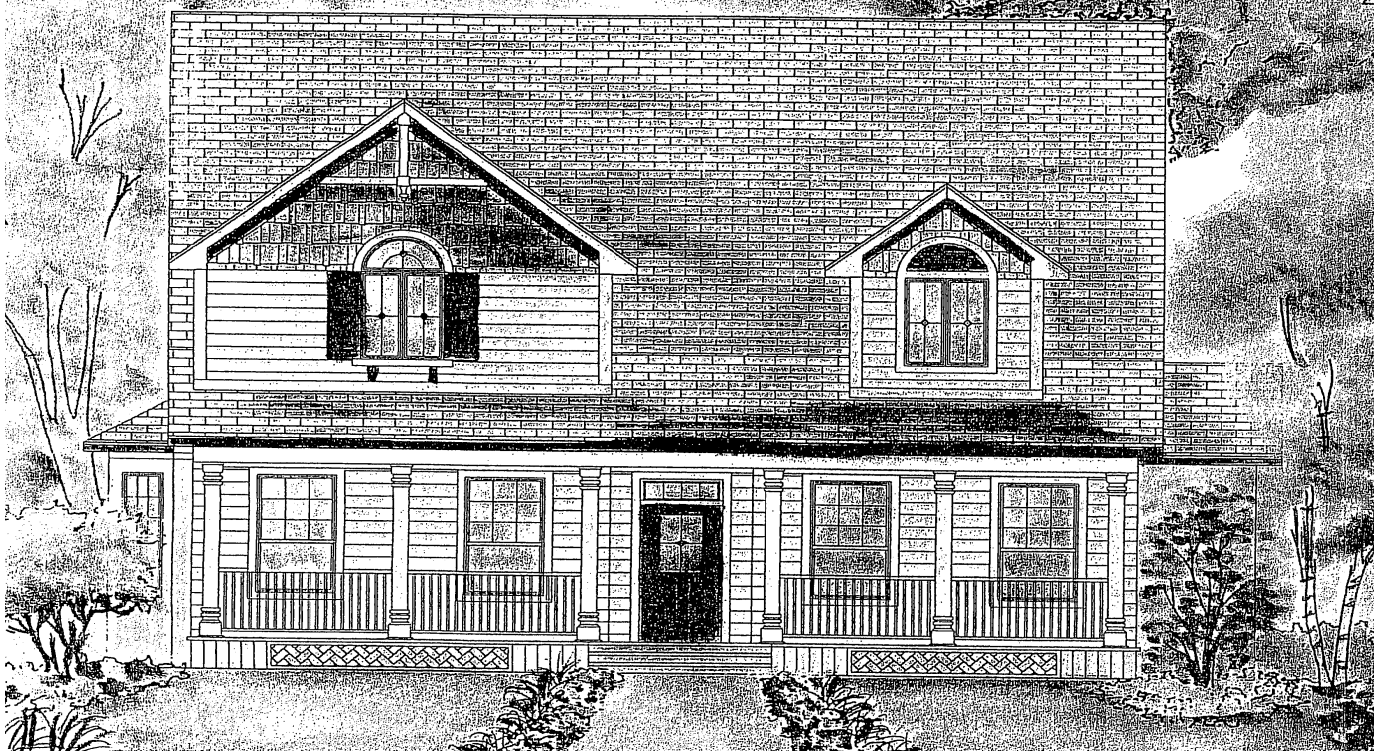

P RIMROSE

Square Footage

Main Living: 2038 * Garage: 566 * Lanai: 193 * Porch: 249
Total: 3046

2631 SE 58th Avenue - Ocala, FL 34480
Phone: 352-694-5000