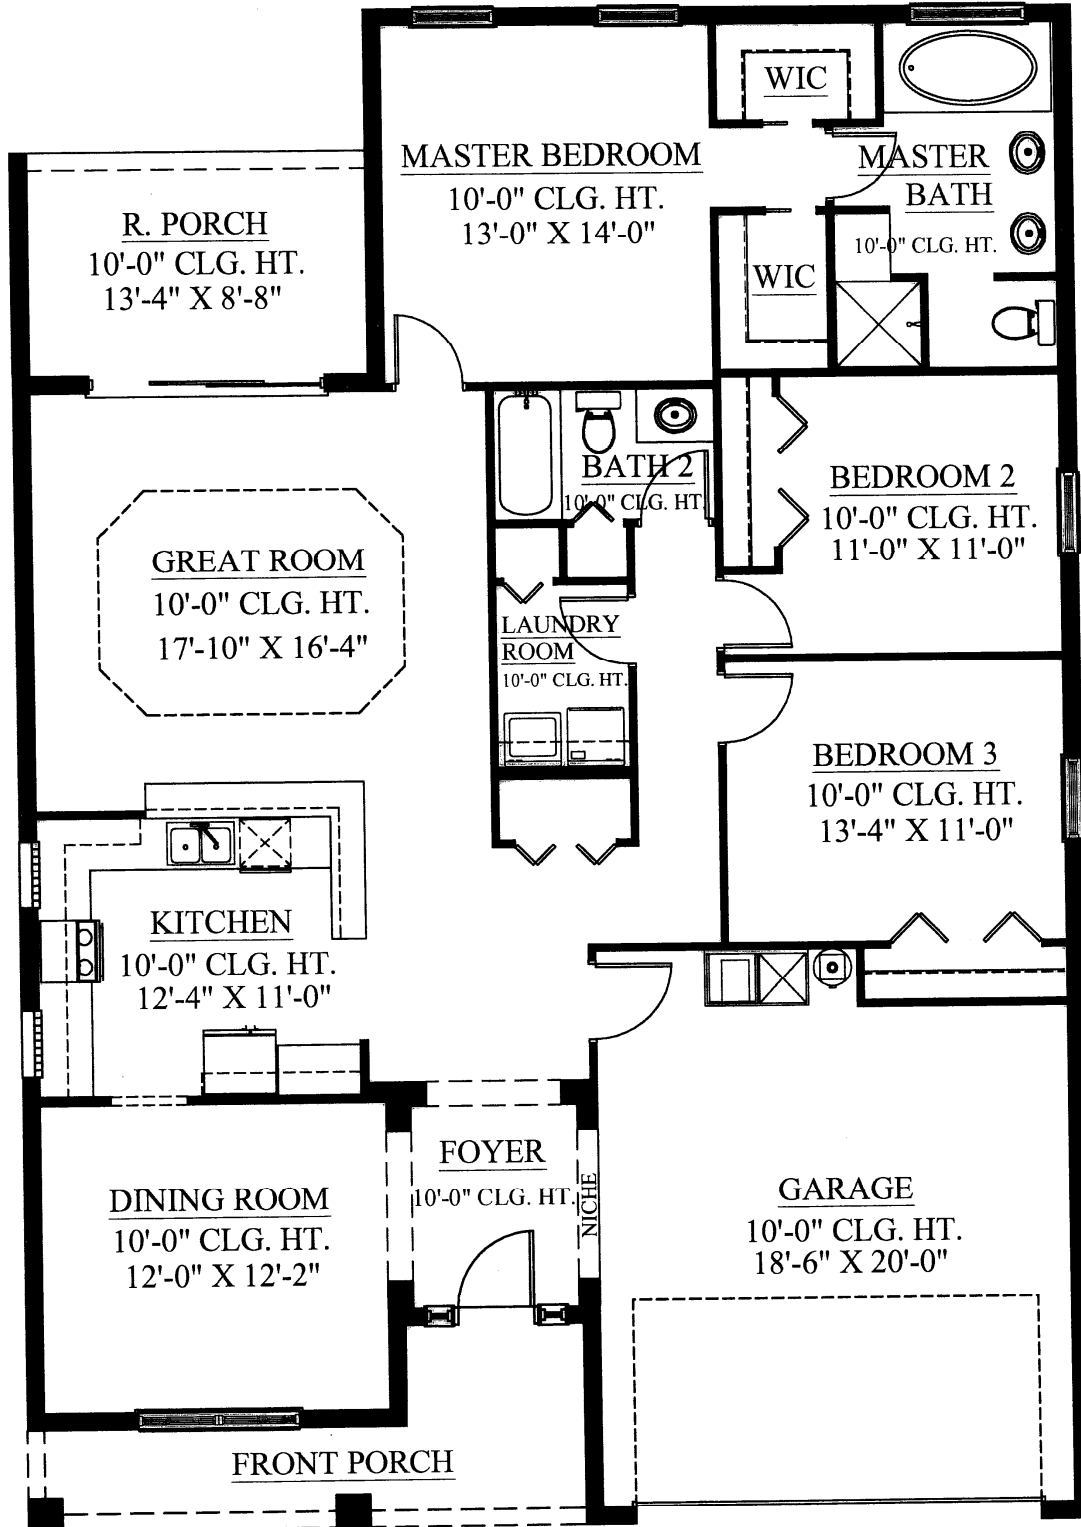

Kensington "A"

Kensington "B"

Kensington "C"

2631 SE 58th Avenue - Ocala, FL 34480
Phone: 352-694-5000

Kensington

SQUARE FOOTAGE	
ENTRY	117
GARAGE	419
LIVING AREA	1783
LANAI (COVERED)	121
TOTAL	2440

2631 SE 58th Avenue - Ocala, FL 34480
Phone: 352-694-5000