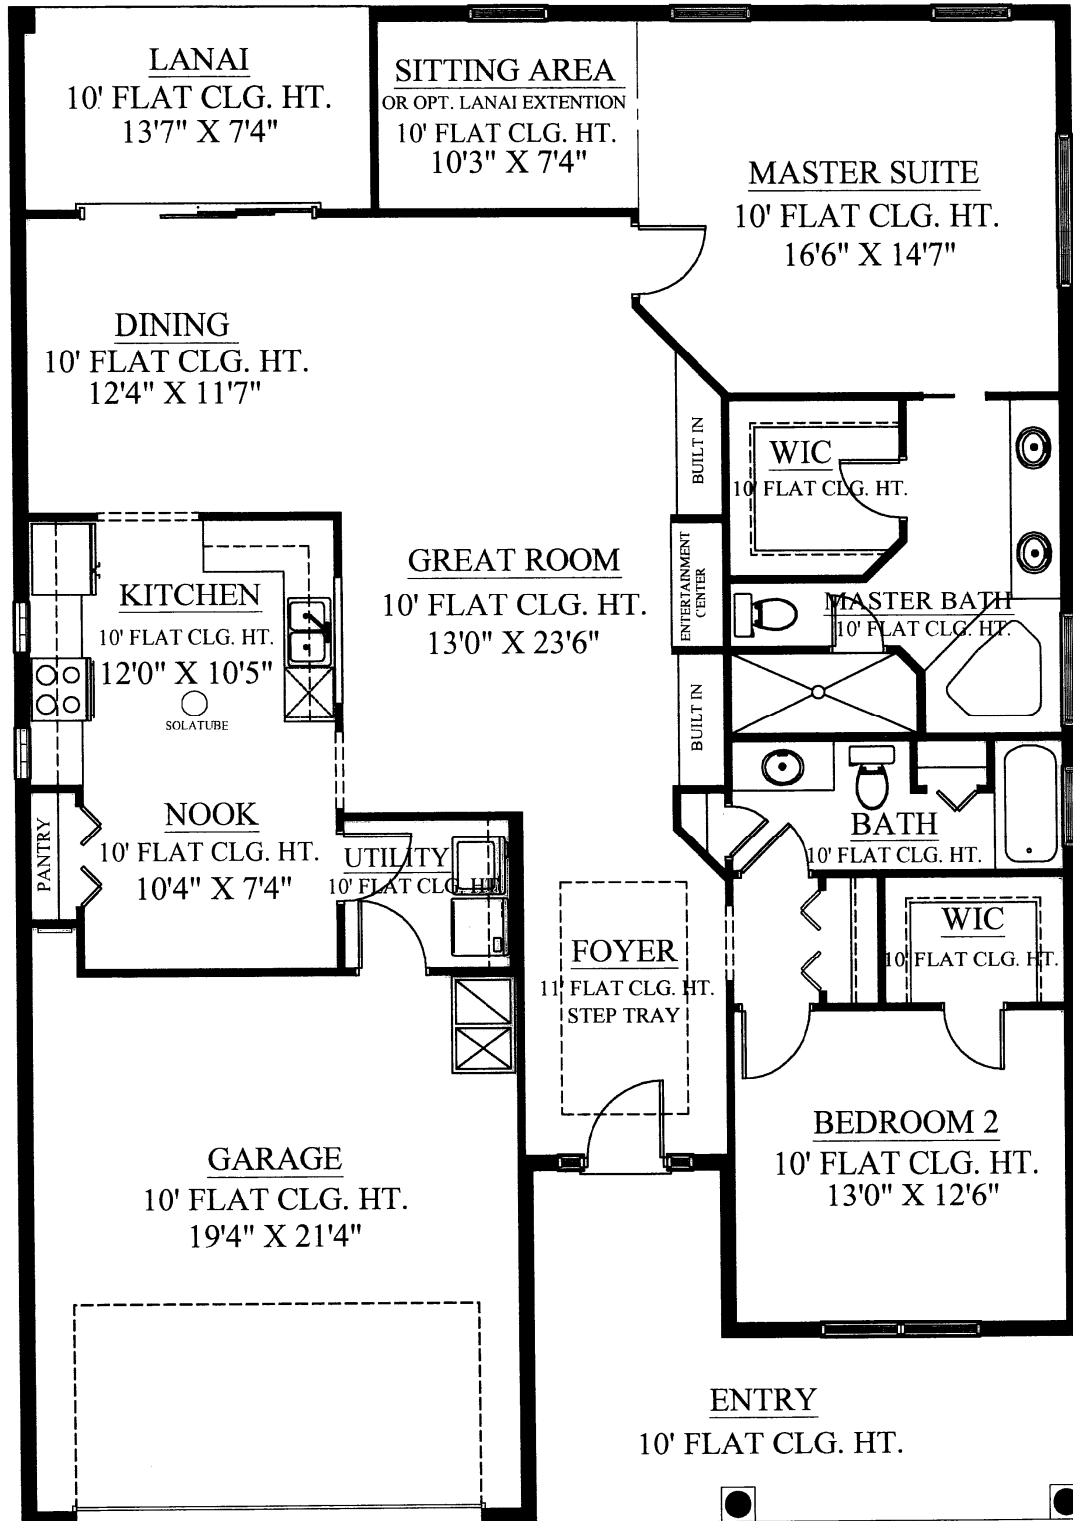

Coventry "A"

Coventry "B"

Coventry "C"

2631 SE 58th Avenue - Ocala, FL 34480
Phone: 352-694-5000

Coventry

SQUARE FOOTAGE	
ENTRY	208
GARAGE	440
LIVING AREA	1758
LANAI (COVERED)	114
TOTAL	2520

2631 SE 58th Avenue - Ocala, FL 34480
Phone: 352-694-5000