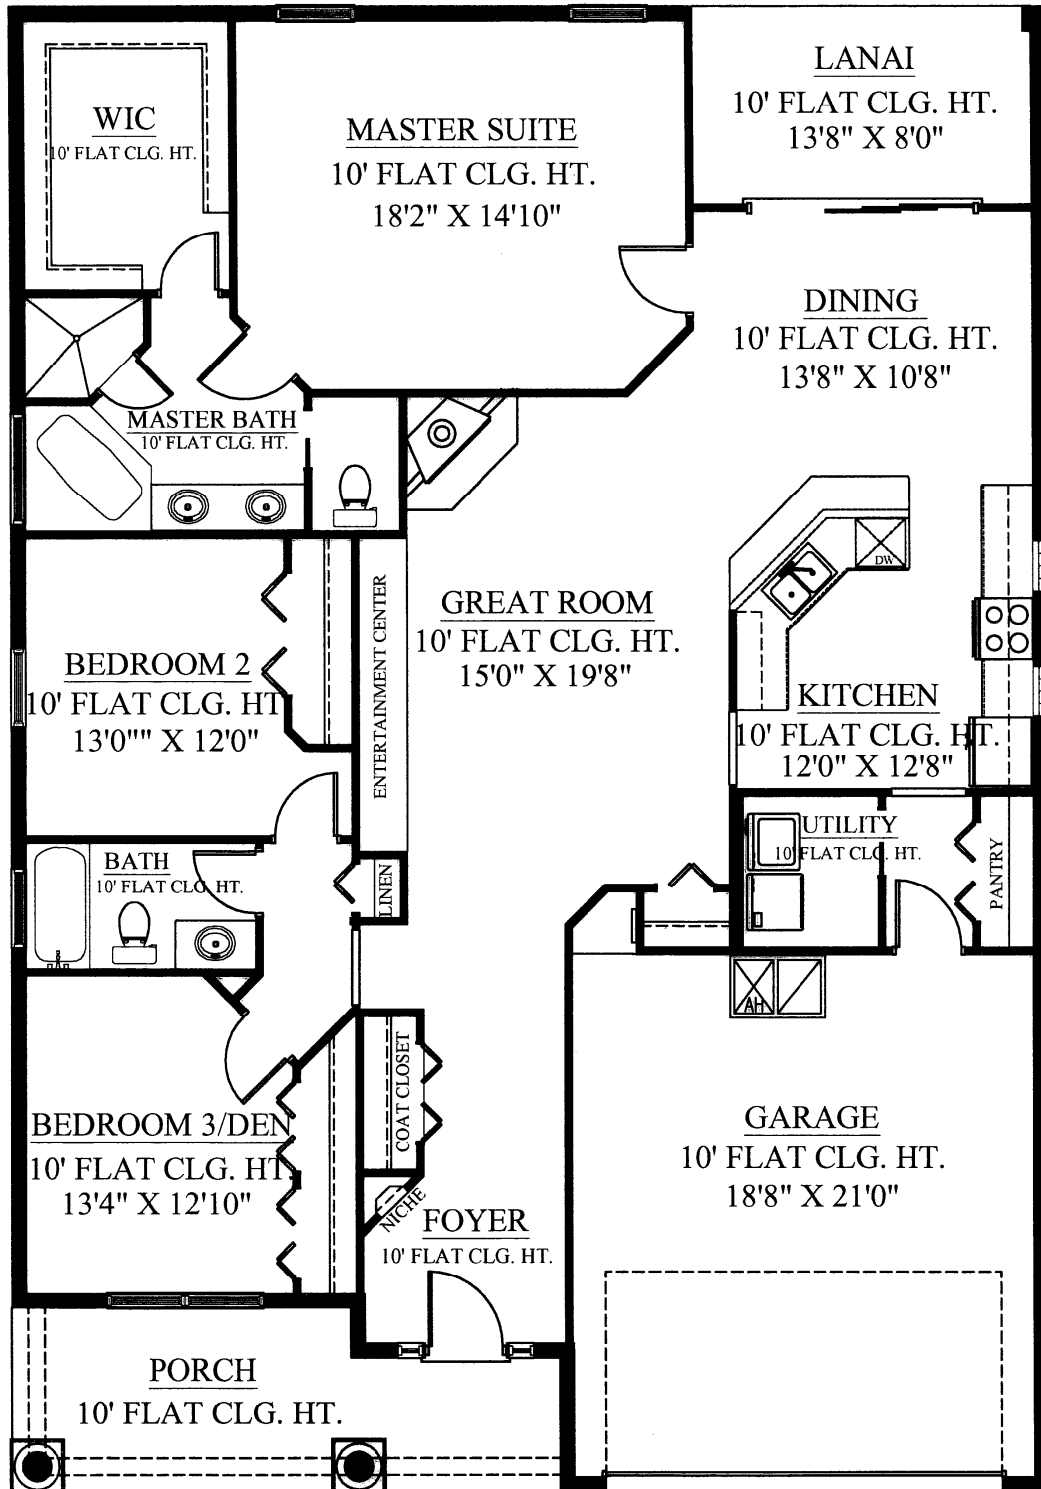

*Brice "A"*

*Brice "B"*

*Brice "C"*

2631 SE 58th Avenue - Ocala, FL 34480  
Phone: 352-694-5000

# Brice

SQUARE FOOTAGE	
ENTRY	145
GARAGE	427
LIVING AREA	1833
LANAI (COVERED)	115
<b>TOTAL</b>	<b>2520</b>

2631 SE 58th Avenue - Ocala, FL 34480  
 Phone: 352-694-5000