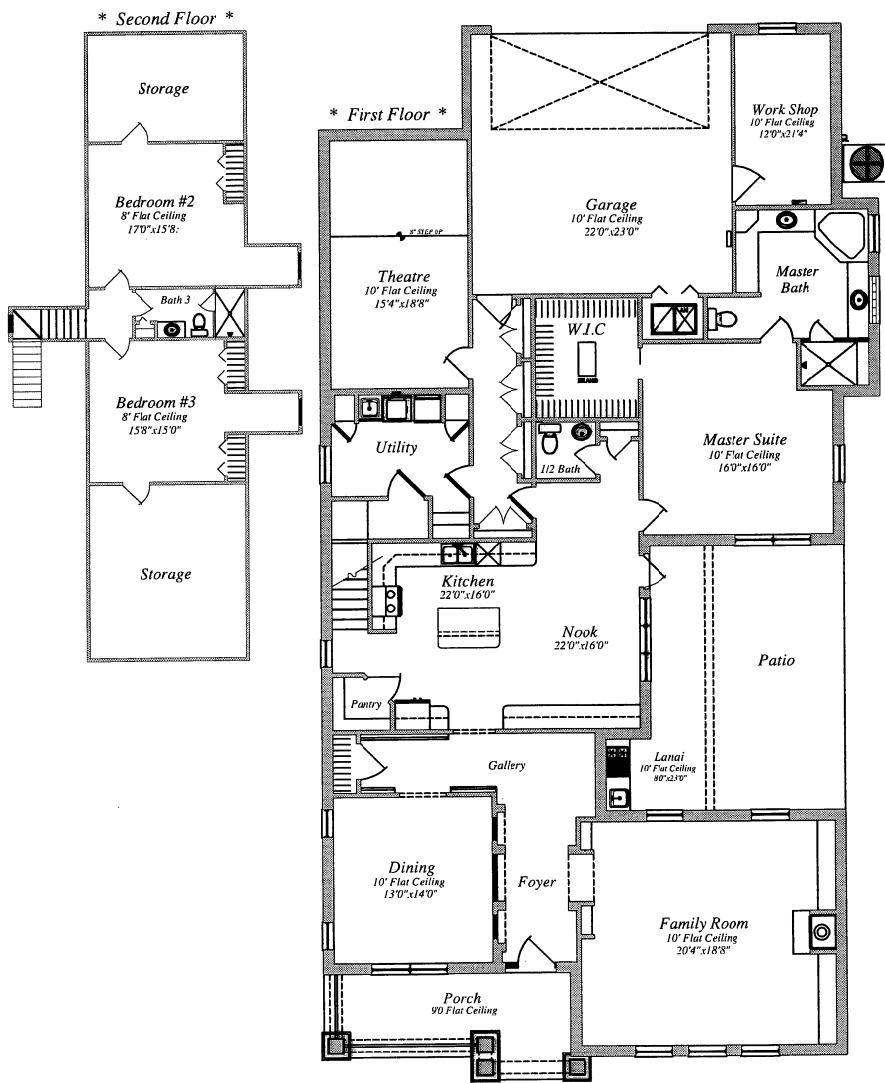

ANTEBELLUM

Square Footage
 First Floor Main Living: 2198 * Garage: 513 * Lanai: 180 * Entry: 153 * Misc: 270
 First Floor Total: 3314
 Second Floor Main Living: 769
 Main Living Total: 2967
 Overall Total: 4083